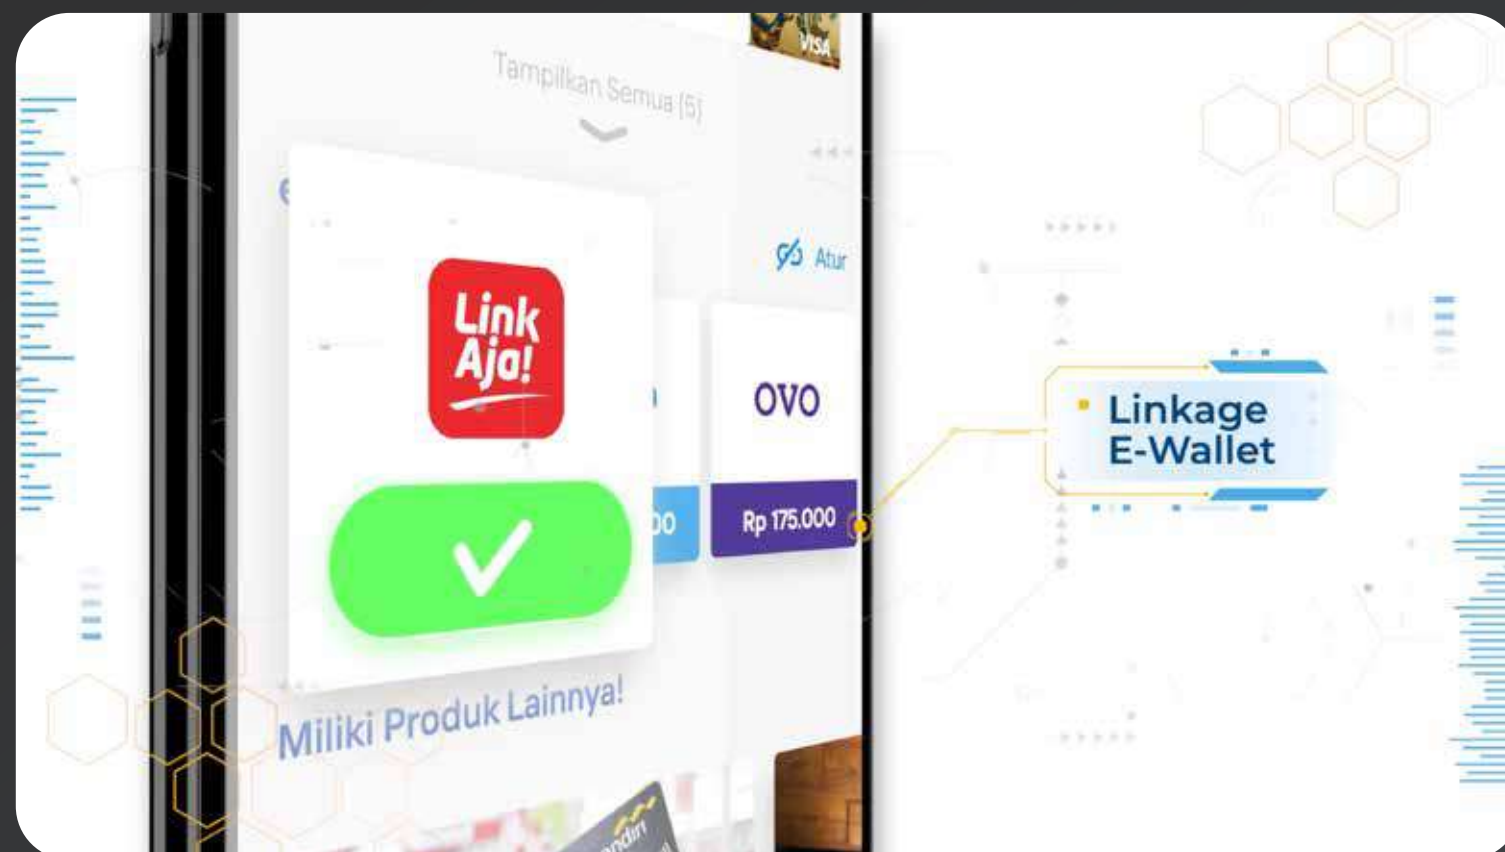

**CREATIVE PRODUCTION
AGENCY**

COMMERCIAL VIDEO

mandiri